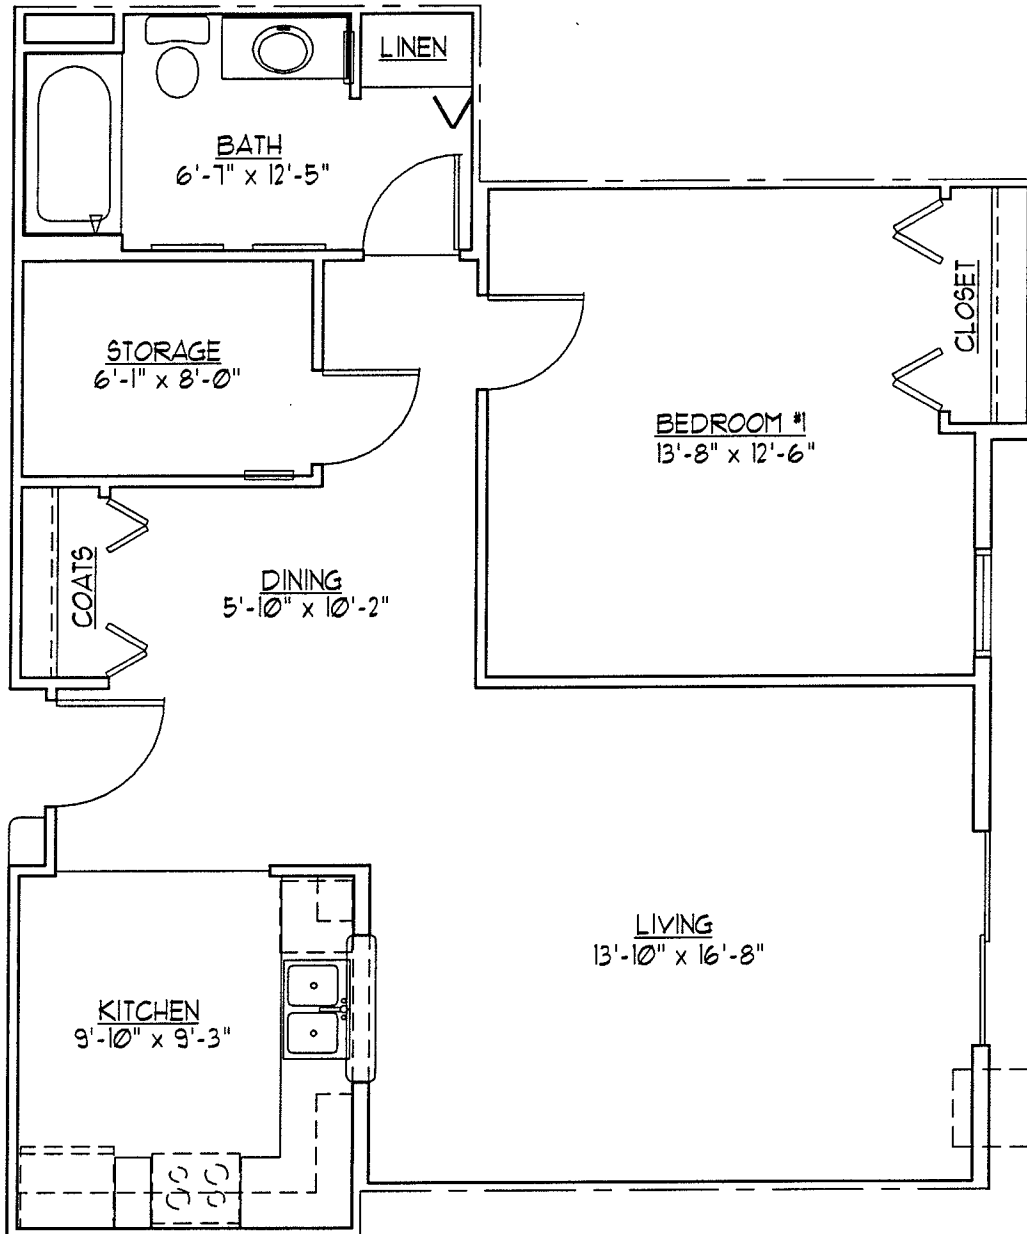

FRANCIS MEADOWS UNIT G1

**ONE BEDROOM/ ONE BATH
852 SQUARE FEET**