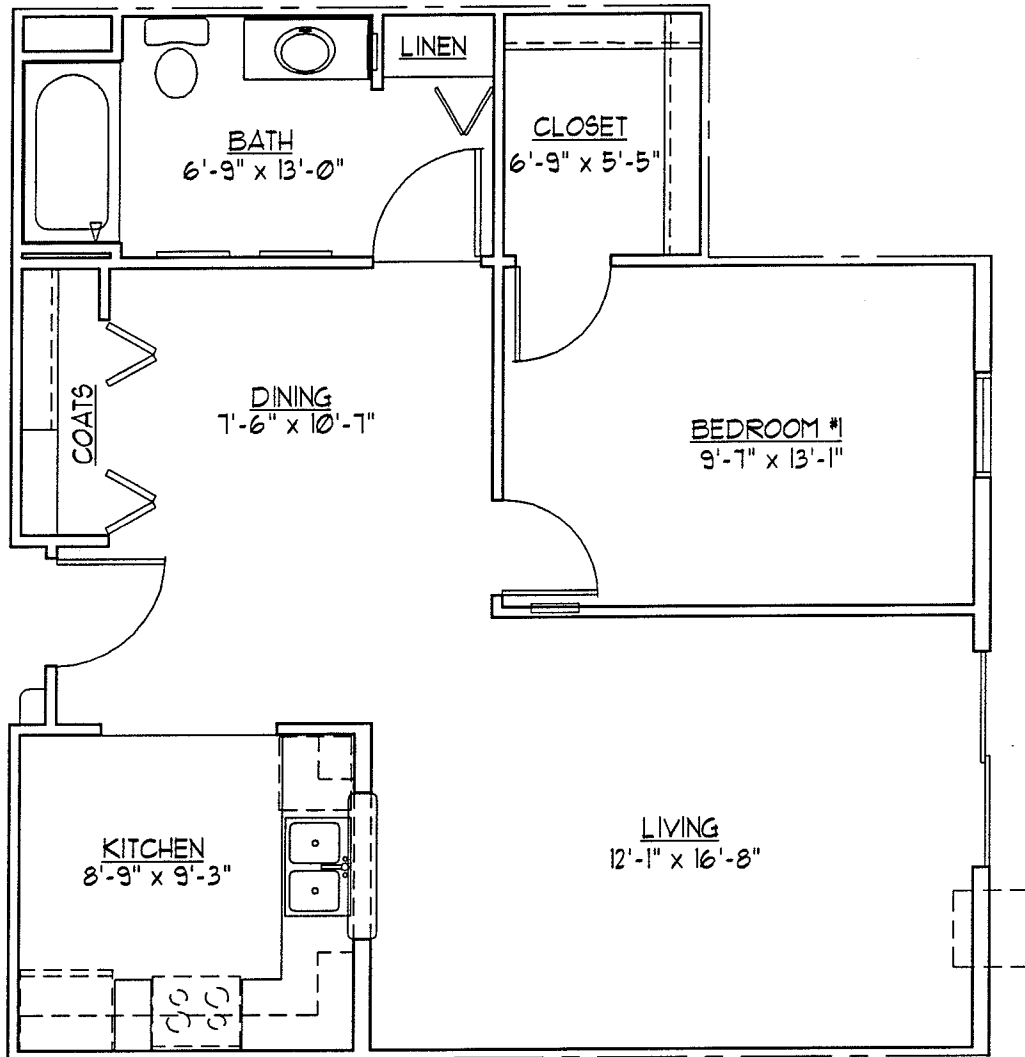

FRANCIS MEADOWS UNIT G

**ONE BEDROOM/ ONE BATH
745 SQUARE FEET**