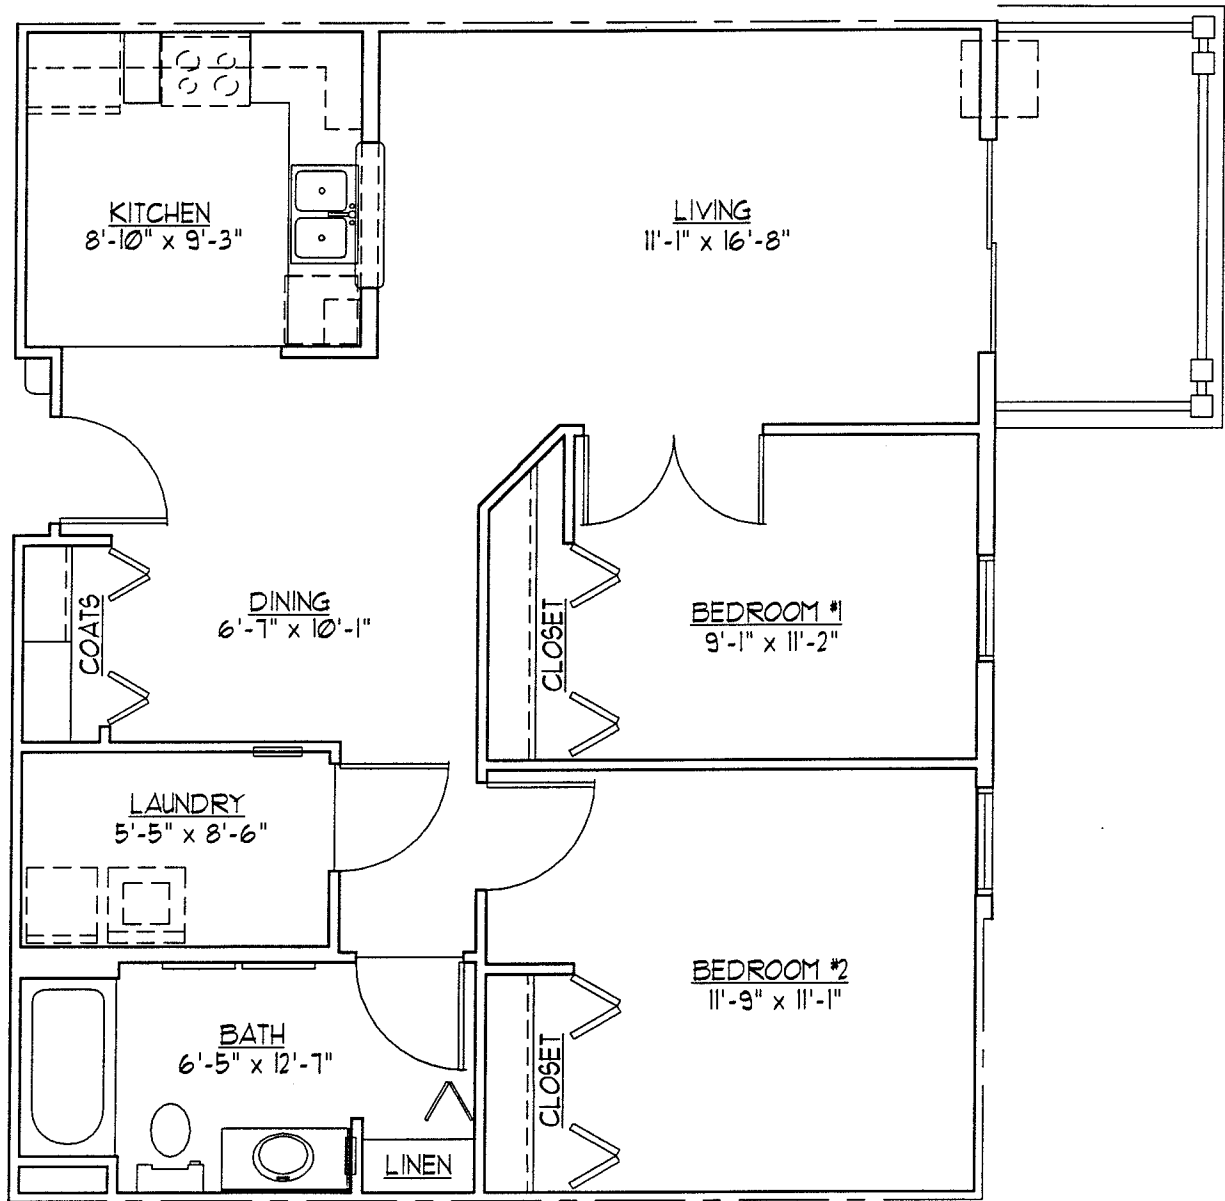

# FRANCIS MEADOWS UNIT F

**TWO BEDROOMS/ ONE BATH  
900 SQUARE FEET**