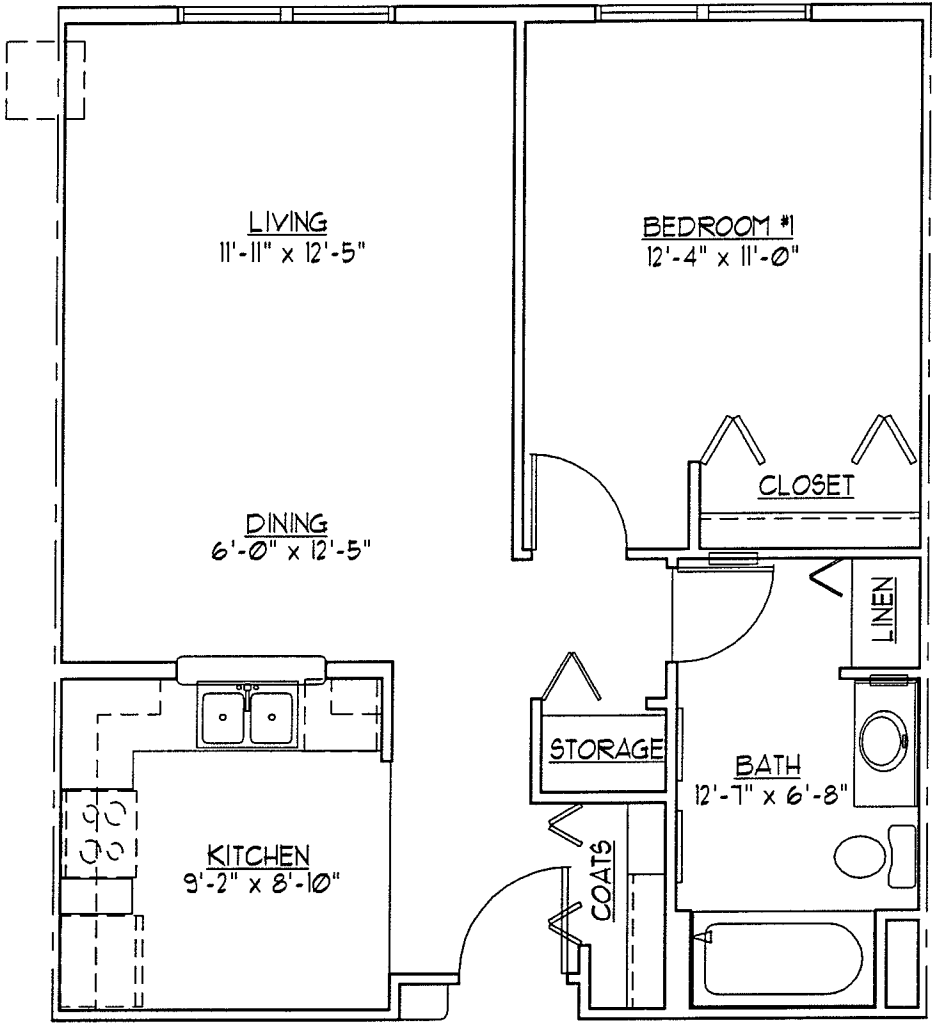

FRANCIS MEADOWS UNIT D3

**ONE BEDROOM/ ONE BATH
675 SQUARE FEET**