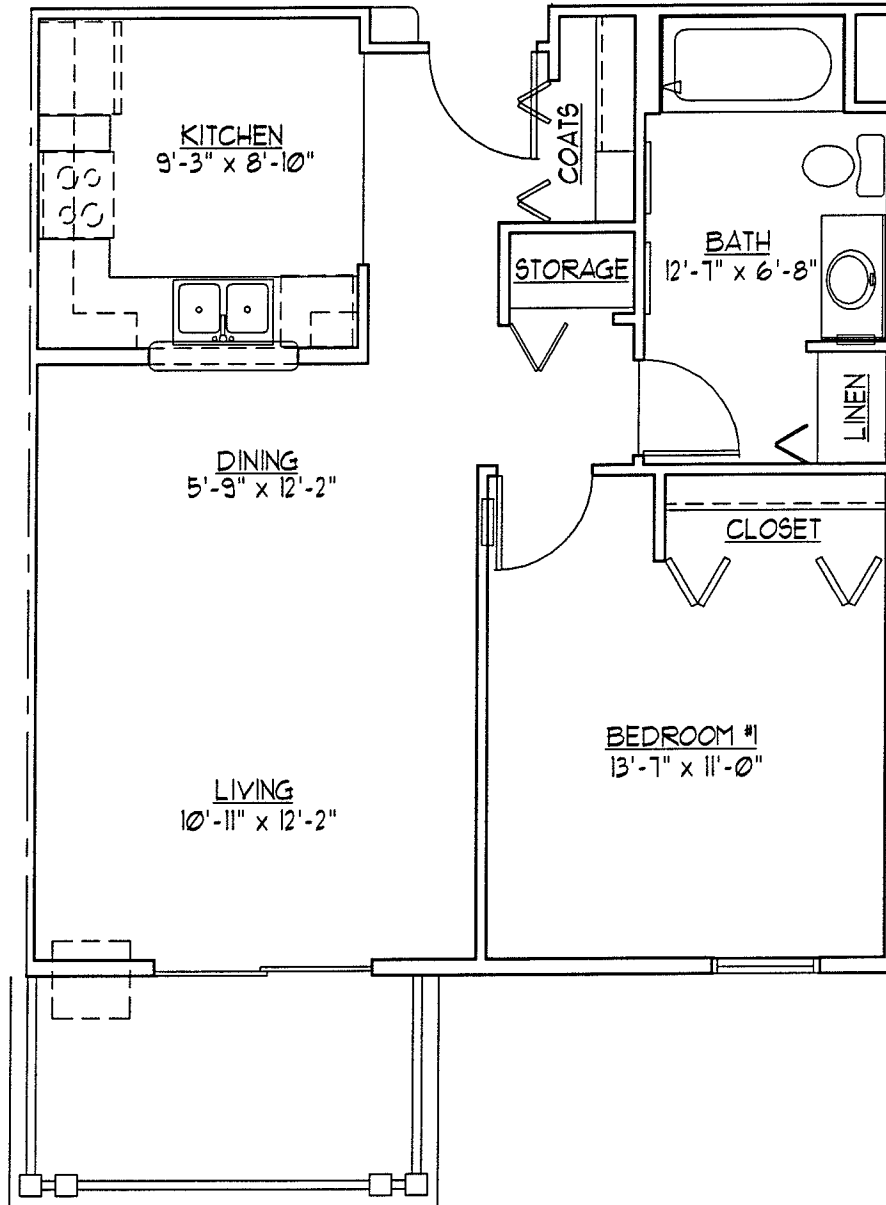

FRANCIS MEADOWS UNIT D D4 & D5 SIMILAR

**ONE BEDROOM/ ONE BATH
653 SQUARE FEET**