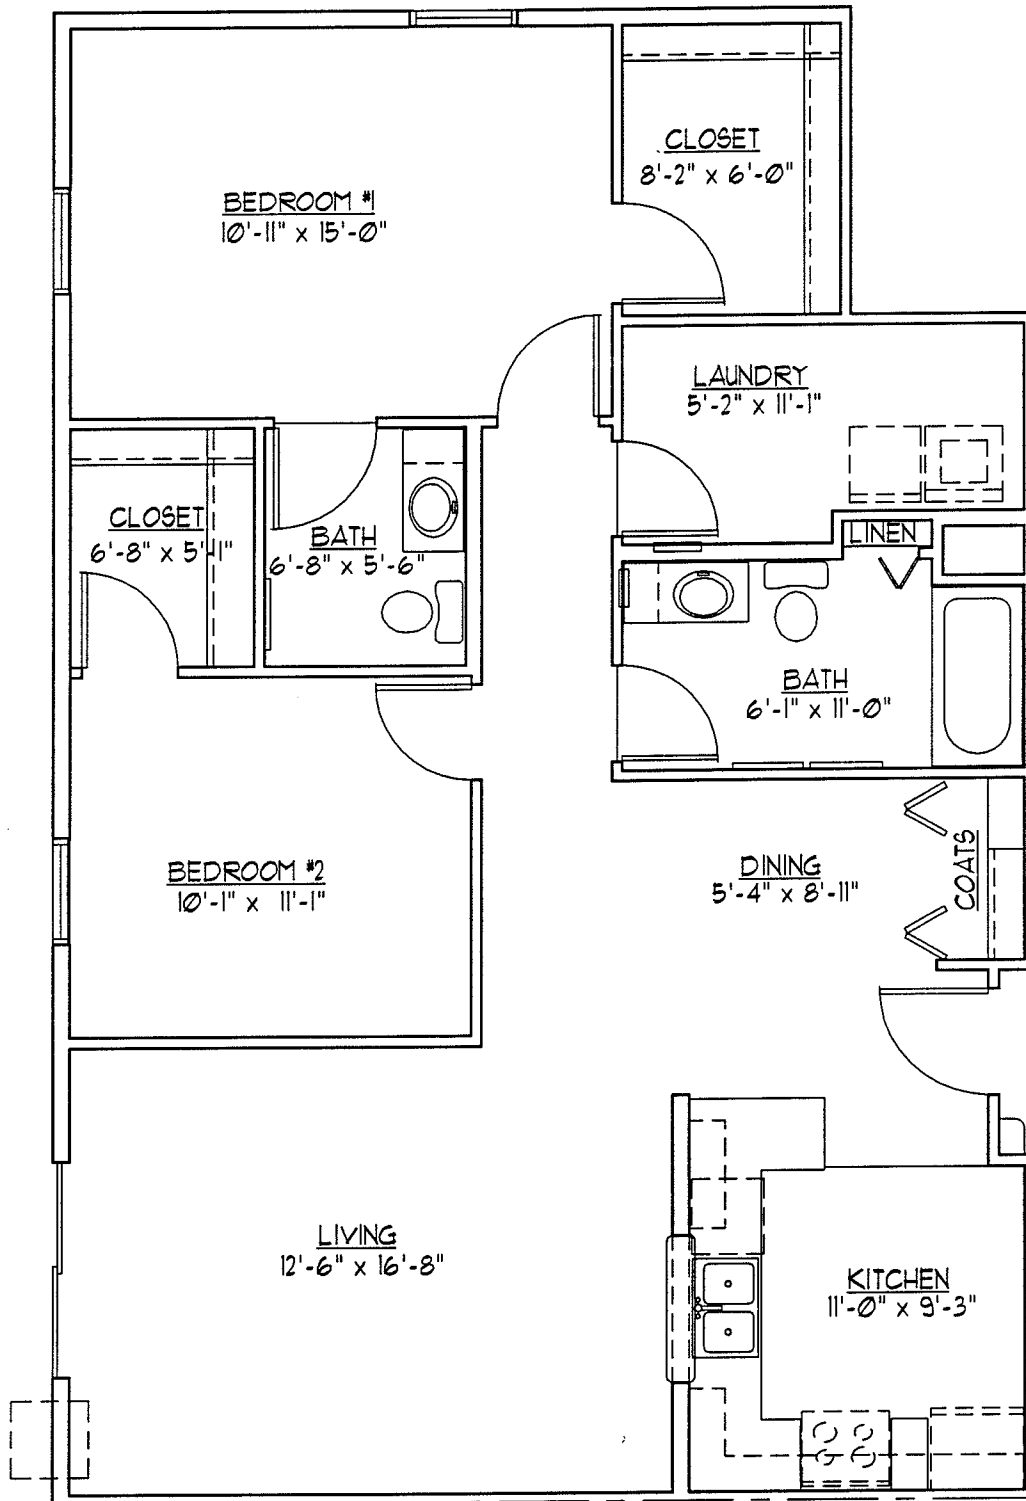

FRANCIS MEADOWS UNIT C1

**TWO BEDROOMS/ ONE & ONE-HALF BATHS
1090 SQUARE FEET**