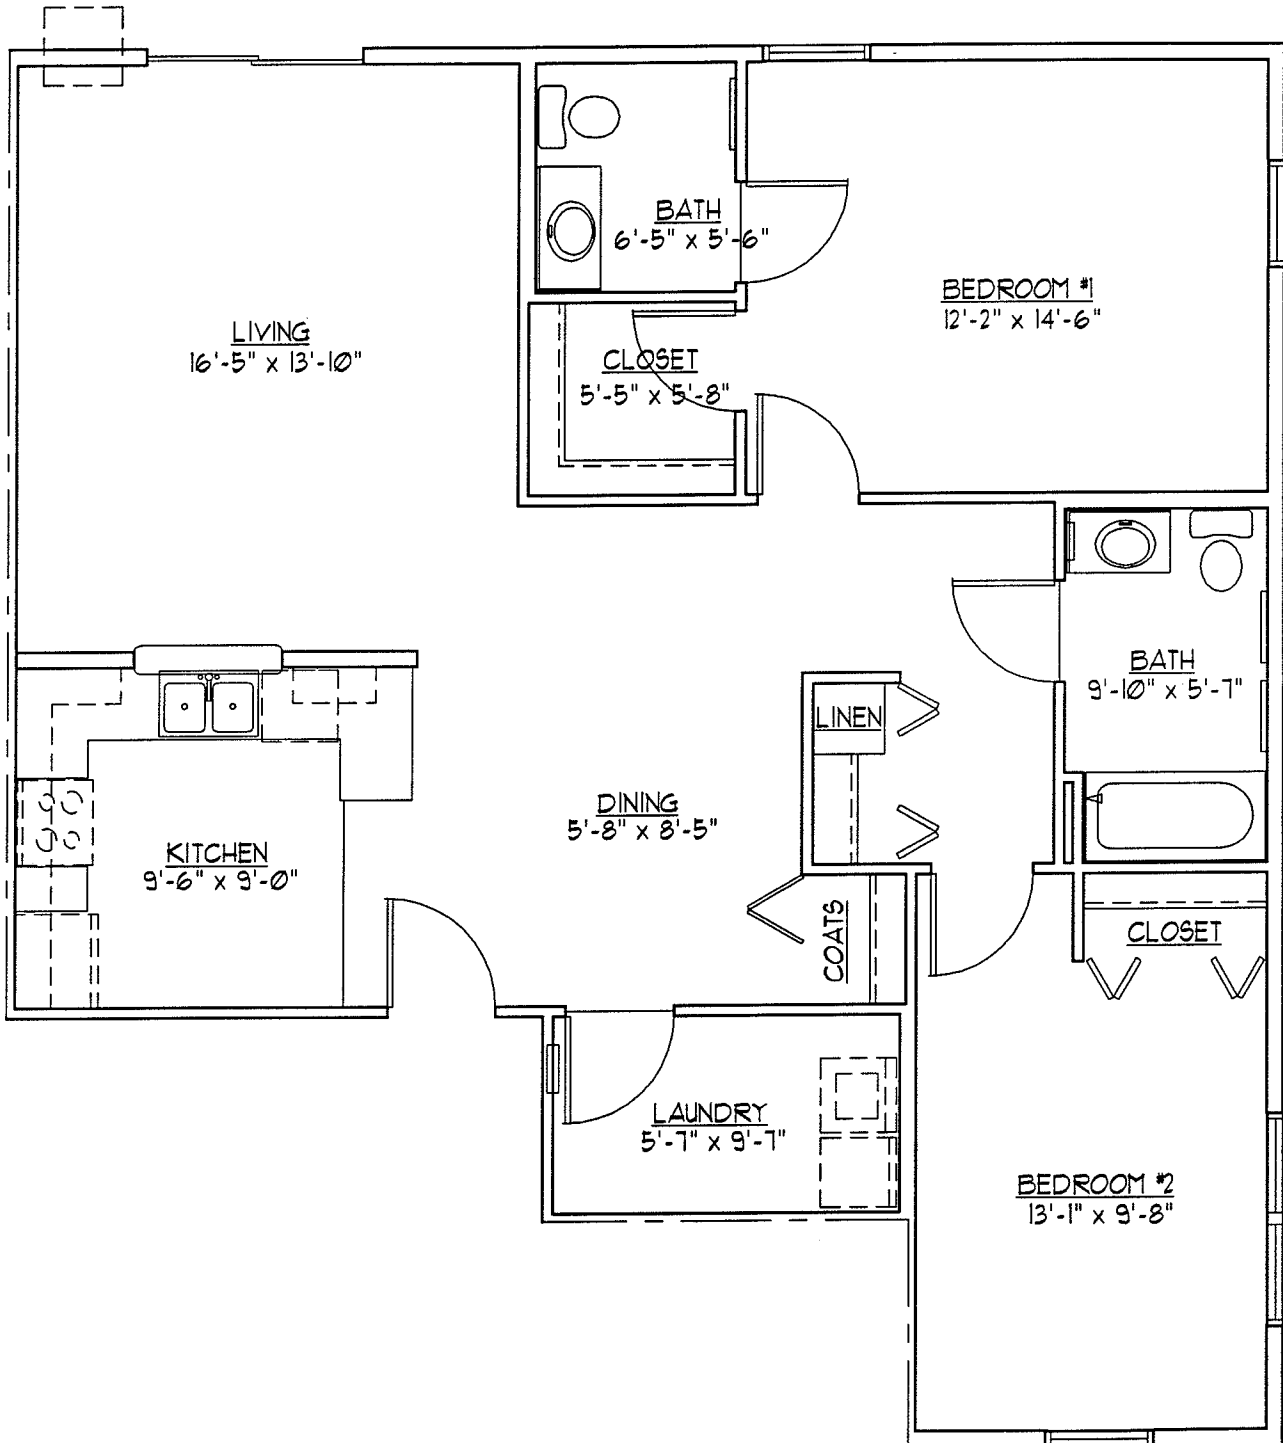

FRANCIS MEADOWS UNIT C

**TWO BEDROOMS/ ONE & ONE-HALF BATHS
1147 SQUARE FEET**