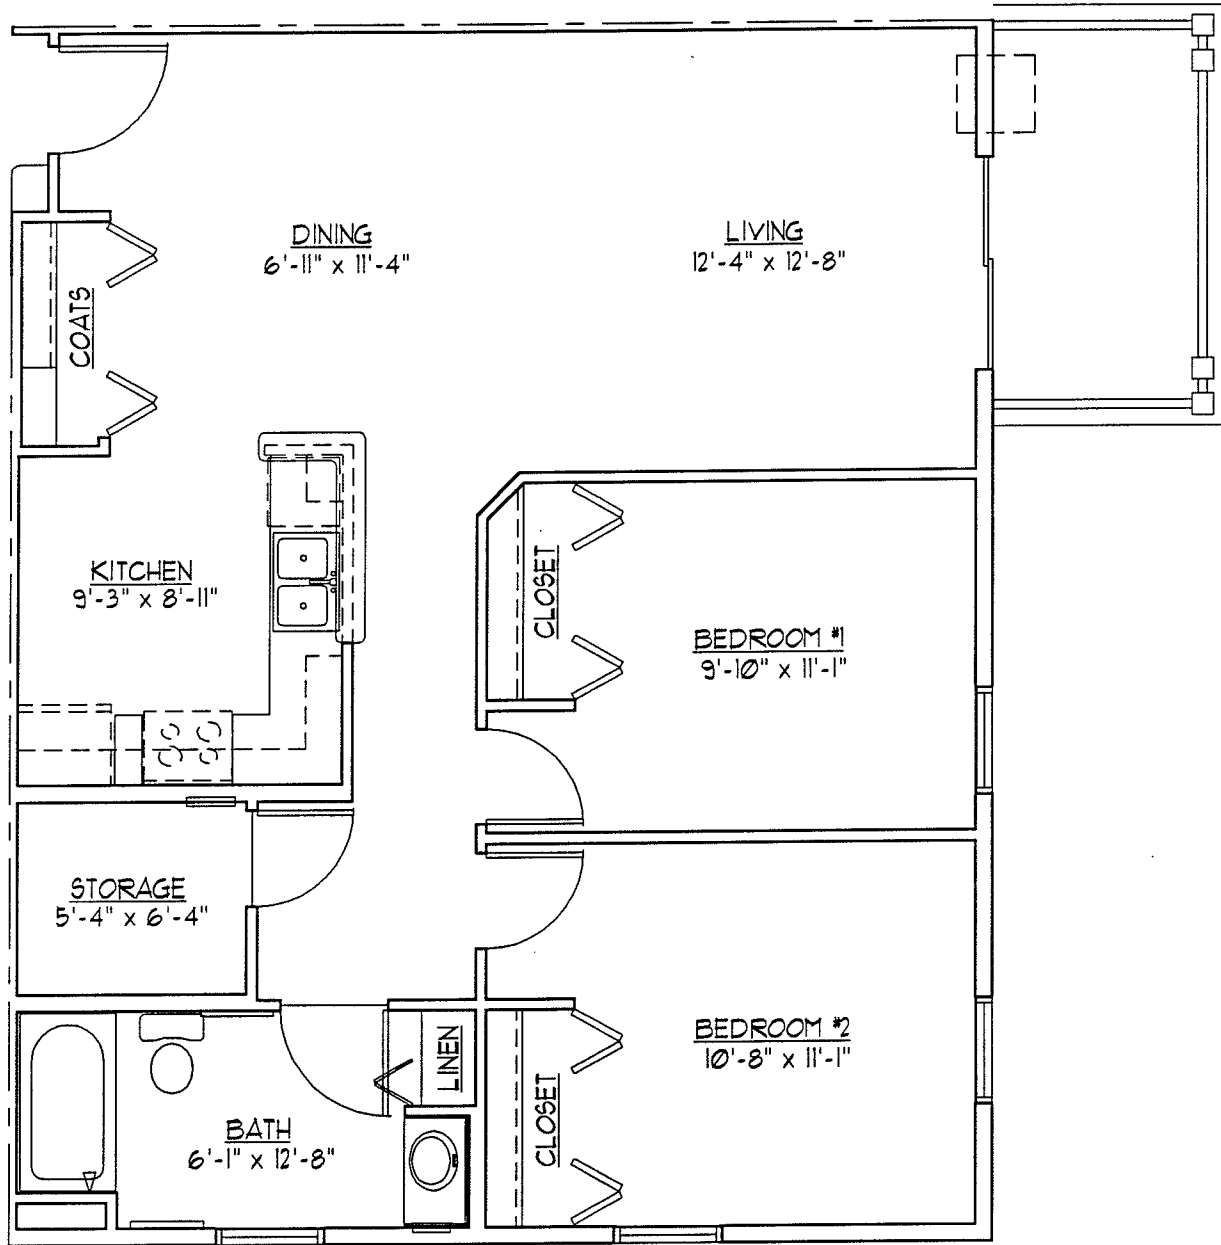

FRANCIS MEADOWS UNIT A1

**TWO BEDROOMS/ ONE BATH
925 SQUARE FEET**