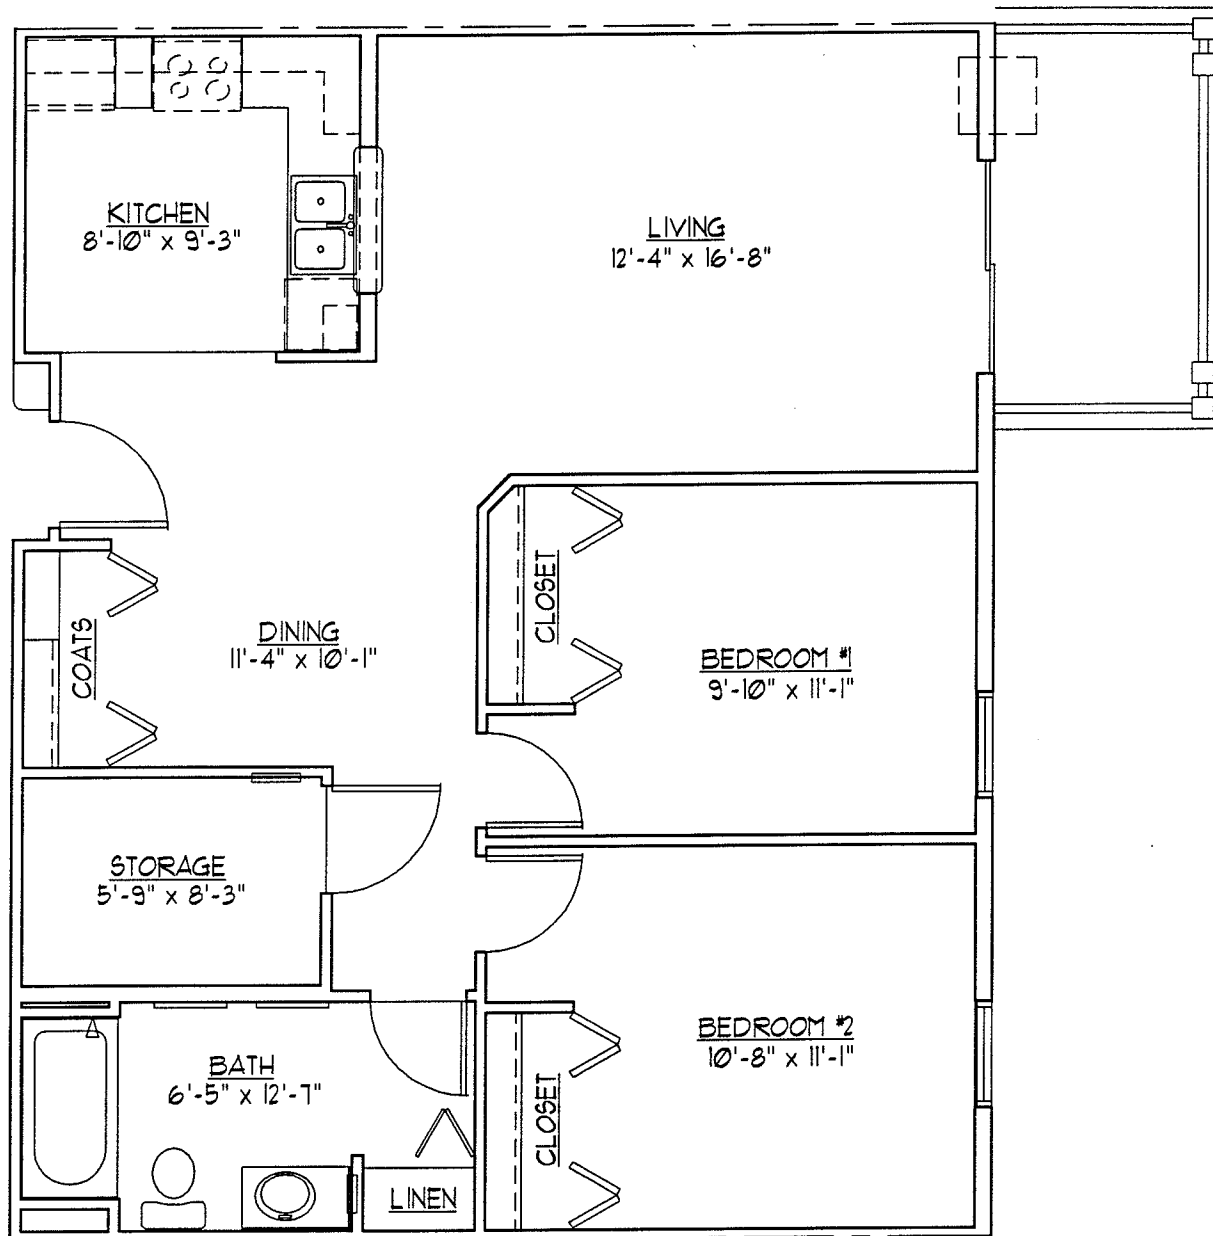

FRANCIS MEADOWS UNIT A A2, A3, A4 SIMILAR

**TWO BEDROOMS/ ONE BATH
925 SQUARE FEET**